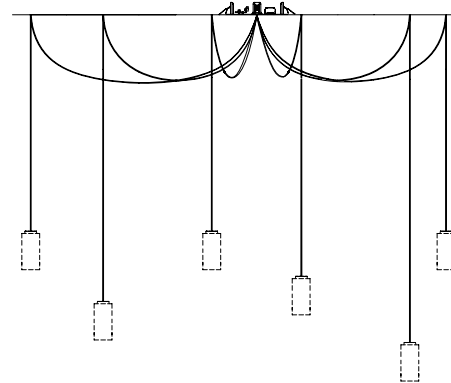

Cirio Múltiple

Antoni Arola. 2010
Pendant lamps

Porcelain

Glass

Brass

Cirio Múltiple features a single rosette fixture holding a cluster of wires. Shades can be freely hung from hooks wherever they are wanted. Six to twelve points of light come from one ceiling plate and are long enough to cover large halls or stairways, creating various atmospheres within the same space.

Model:

Canopies

Surface

Built-in (CE market)

Lampshades

White porcelain

White opal glass

Brass

Possible arrangements

Collection:

Pendant lamps

Cirio Simple

Cirio Múltiple

Cirio Cascada

Cirio Circular

Cirio Lineal