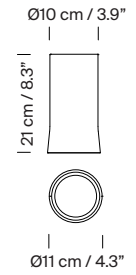

Model:

Canopies

Surface

Built-in (CE market)

Lampshades

White porcelain

White opal glass

Brass

Possible arrangements

Collection:

Pendant lamps

Wall lamps