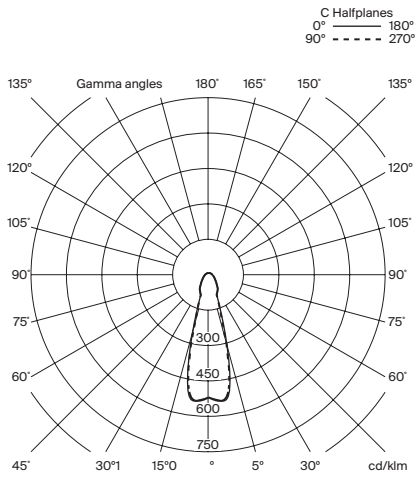

Cirio Múltiple

Antoni Arola. 2010
Pendant lamps

Input voltage: 120 ~ 277 Vac.
(50 Hz / 60 Hz). According to destination.

White porcelain lampshade