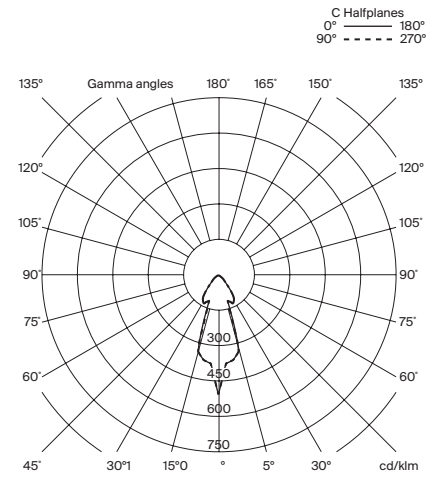

Approximate weight (unpacked):

Porcelain lampshade: 8 Kg / 17.5 lb

Lampshades:

Porcelain: 0,5 kg / 1.1 lb

Glass: 0,6 kg / 1.3 lb

Brass: 0,3 Kg / 0.7 lb

Technical information:

Light source included (dimmable):

LED module

Rated input wattage: 6/12 x 7,7 W

Operating current: 700 mA

CCT: 2.700 K

CRI: 90

Lifetime: 40.000 h

Luminous flux:

Porcelain: 6/12 x 222 lm

Glass: 6/12 x 655 lm

Brass: 6/12 x 237 lm

Built-in LED.

Suitable for dimming 1-10V.

Not included external dimmer switch 1-10V.

Suitable only for indoor use.

Cirio Múltiple

Antoni Arola. 2010
Pendant lamps

Input voltage: 120 ~ 277 Vac.
(50 Hz / 60 Hz). According to destination.

White porcelain lampshade

White opal glass lampshade

Brass lampshade

Regulations:

European version
UNE-EN 60598
UNE-EN 55015
UNE-EN 62031
UNE-EN 61000-3-2