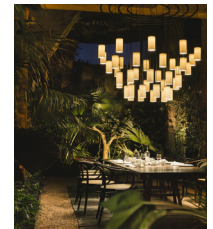

Cirio Múltiple

Antoni Arola. 2010
Pendant lamps

Porcelain

Glass

Brass

Cirio Múltiple features a single rosette fixture holding a cluster of wires. Shades can be freely hung from hooks wherever they are wanted. Six to twelve points of light come from one ceiling plate and are long enough to cover large halls or stairways, creating various atmospheres within the same space.

Possible arrangements

Collection:

Pendant lamps

Cirio Simple

Cirio Múltiple

Cirio Cascada

Cirio Circular

Cirio Lineal