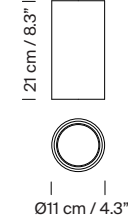

White opal glass