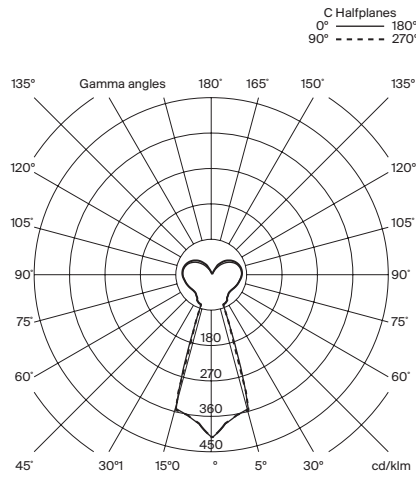

Approximate weight (unpacked):

Porcelain lampshade: 8 Kg / 17.5 lb

Lampshades:

Porcelain: 0,5 kg / 1.1 lb

Glass: 0,6 kg / 1.3 lb

Brass: 0,3 Kg / 0.7 lb

Technical information:

Light source included (dimmable):

LED module

Rated input wattage: 6/12 x 7,7 W

Operating current: 700 mA

CCT: 2.700 K

CRI: 90

Lifetime: 40.000 h

Luminous flux:

Porcelain: 6/12 x 222 lm

Glass: 6/12 x 655 lm

Brass: 6/12 x 237 lm

Built-in LED.

Suitable for dimming 1-10V.

Not included external dimmer switch 1-10V.

Suitable only for indoor use.

Cirio Múltiple

Antoni Arola. 2010
Pendant lamps

Input voltage: 120 ~ 277 Vac.
(50 Hz / 60 Hz). According to destination.

White porcelain lampshade

White opal glass lampshade

Brass lampshade

Regulations:

European version
UNE-EN 60598
UNE-EN 55015
UNE-EN 62031
UNE-EN 61000-3-2