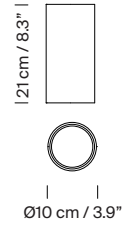

Lampshades

White porcelain