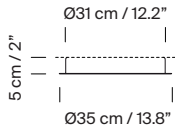

Model:

Canopies

Surface